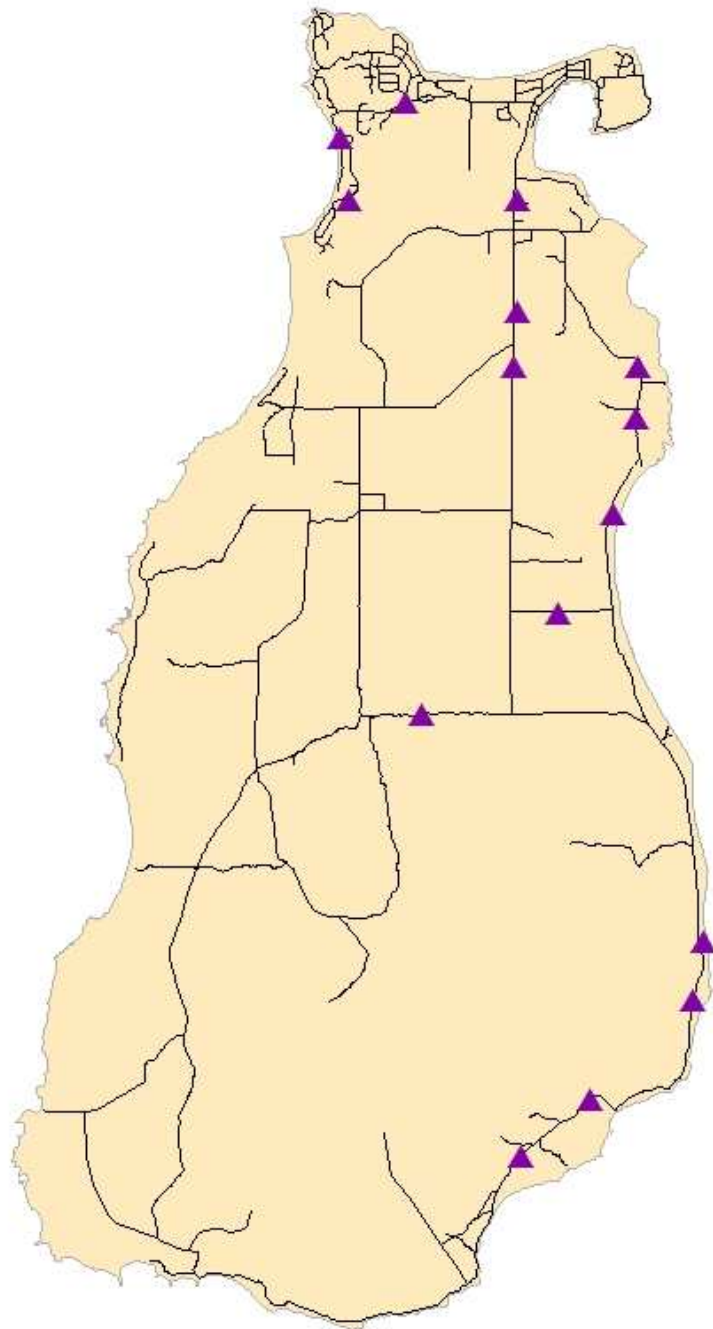

# Beaver Island, Michigan

## 2011 Emerald Ash Borer High Risk Site Survey

USDAAPHIS PPQ 2011 Emerald Ash Borer Survey

### Legend

▲ Traps Negative for EAB

— Roads

Beaver Island

August 31, 2011